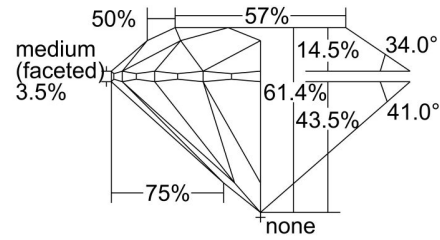

### LABORATORY-GROWN DIAMOND REPORT - DOSSIER

February 16, 2024  
 GIA Report Number..... 1485581454  
 Identification..... Laboratory-Grown  
 Shape and Cutting Style..... Round Brilliant  
 Measurements..... 9.63 - 9.66 x 5.93 mm

### PROPORTIONS

Profile to actual proportions

### LABORATORY-GROWN DIAMOND SPECIFICATIONS\*

Carat Weight..... 3.39 carat  
 Color..... D  
 Clarity..... VVS1  
 Cut..... Excellent